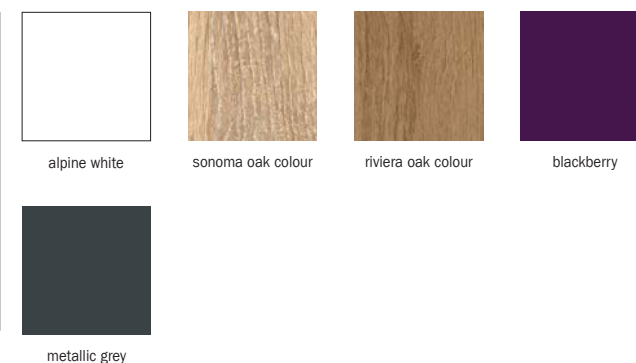

Front/carcase, applications	Colour no.
Sonoma oak colour, applications alpine white	AM637
Alpine white, application sonoma oak colour	AM966
Alpine white, application riviera oak colour	A9R37
Alpine white, application blackberry	A9558
Alpine white, application metallic grey	A9548

# BURANO

PACK'S

Front/carcase, applications	Colour no.
Sonoma oak colour, applications alpine white	AM637
Alpine white, application sonoma oak colour	AM966
Alpine white, application riviera oak colour	A9R37
Alpine white, application blackberry	A9558
Alpine white, application metallic grey	A9548